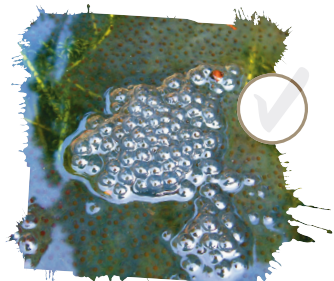

Woodland Trust
Nature
 detectives

Keep your eyes peeled!
 What will you discover?

Frogspawn

Find frogspawn and tadpoles in lakes and streams

Butterflies

Peacock butterflies have deep red wings and 'peacock eyes'

Pine cones

See how many different types you can find

Bluebells

Look for bell-shaped flowers growing on the woodland floor

Eggs

Peek under leaves to spot butterfly and moth eggs

Caterpillars

Big ones, fat ones, small ones and hairy ones!

**Super
 springtime
 spots**

Dragonflies

Watch them hovering above rivers and lakes

Catkins

Can you find any new catkins opening for spring?

Bats

Look out for bats at dusk, ducking and diving overhead as they search for insects.

Birds

How many birds can you spot searching for food in the woods?

Blossom

Spot frothy white hawthorn and blackthorn blossom

Flowers

Find flowers on the woodland floor, or high up in the trees

Can you spot anything else that lives in the woods?